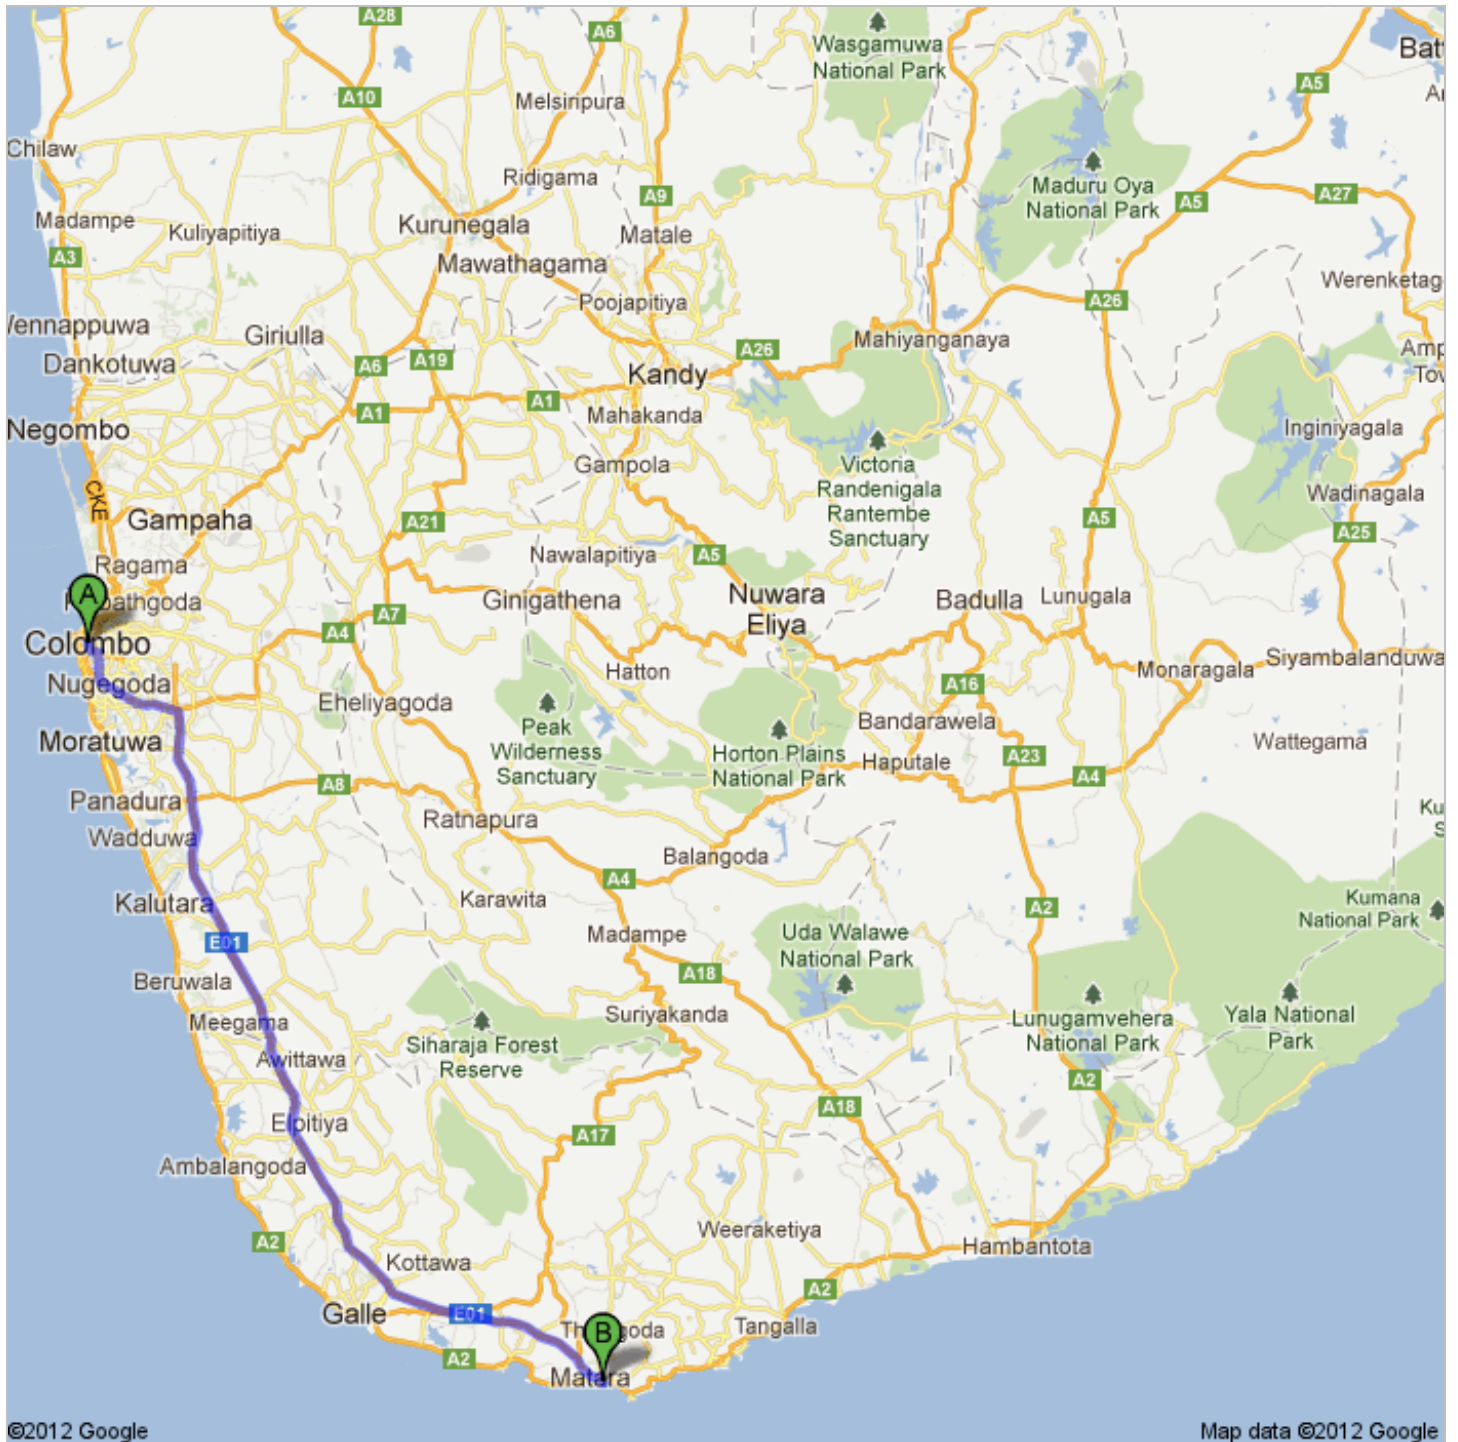

Directions to Matara Church - Our Lady Of Matara, Matara Sri Lanka, Sri Lanka

153 km – about 1 hour 55 mins

Suggested route| Southern Expressway

Official Website - www.ourladyofmatara.lk

 Colombo, Sri Lanka

Pass by **Dharmachakra Padanama** (on the left in 6.8 km)

total 142 km

20. Continue onto **Southern Expy**go 5.0 km
total 147 km21. Turn right onto **Matara-Akuressa Highway**Pass by **Manthinda Pirivena** (on the right in 3.4 km)go 3.5 km
total 150 km22. Turn right to stay on **Matara-Akuressa Highway**Pass by **Prince college** (on the right in 400 m)go 450 m
total 151 km23. Turn left onto **Anagarika Dharmapala Mawatha**Pass by **Shanaka Cabs** (on the right in 700 m)go 1.5 km
total 152 km24. At **Fire Brigadge**, continue onto **Colombo - Galle - Hambantota - Wellawaya Hwy**Pass by **Munisipal Council** (on the right)go 350 m
total 152 km25. Turn left onto **B338**Pass by **Sarasi Flora** (on the right)go 290 m
total 153 km26. Turn right onto **St Servatius Rd**

Destination will be on the left

go 300 m
total 153 km**Matara Church - Our Lady Of Matara, Matara Sri Lanka, Sri Lanka**

These directions are for planning purposes only. You may find that construction projects, traffic, weather, or other events may cause conditions to differ from the map results, and you should plan your route accordingly. You must obey all signs or notices regarding your route.